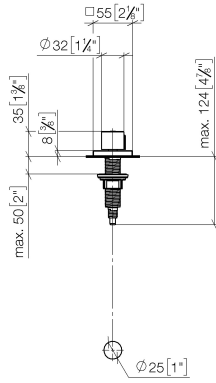

Strainer waste with control handle - Dark Chrome

LOT

10 711 970

- control for single basin
- including adapter for Bowden cable

Fits LOT

	Dark Chrome	10 711 970-19
	Chrome	10 711 970-00
	Brushed Platinum	10 711 970-06
	Platinum	10 711 970-08
	Durabross (23kt Gold)	10 711 970-09
	Brushed Durabross (23kt Gold)	10 711 970-28
	Matte Black	10 711 970-33
	Brushed Champagne (22kt Gold)	10 711 970-46
	Champagne (22kt Gold)	10 711 970-47
	Brushed Chrome	10 711 970-93
	Brushed Dark Platinum	10 711 970-99

10 711 970

mm [inches]

Strainer waste with control handle - Dark Chrome

LOT

10 711 970

Parts for other finishes can be found here: [Chrome](#)